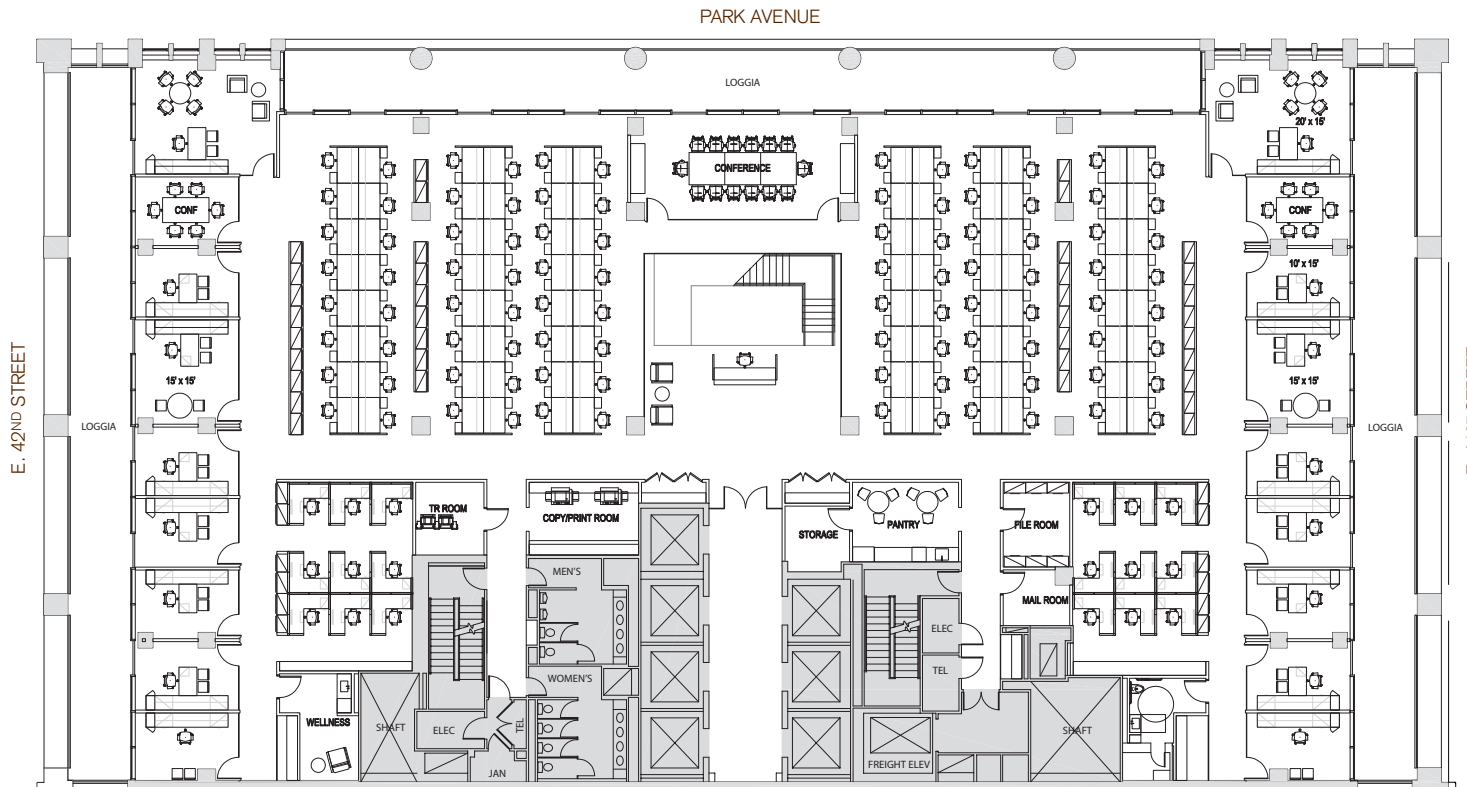

120 PARK

AT GRAND CENTRAL

TEST FIT - TRADING FLOOR

LEGEND		
	SIZE	HEAD COUNT
Office	20 x 15	2
	15 x 15	2
	10 x 15	12
Total Office		16
Workstation	3 x 5	96
	6 x 6	18
Conference	6P	2
	14P	1
Total Population		130
RSF		20,369 RSF
RSF / Person		157 RSF