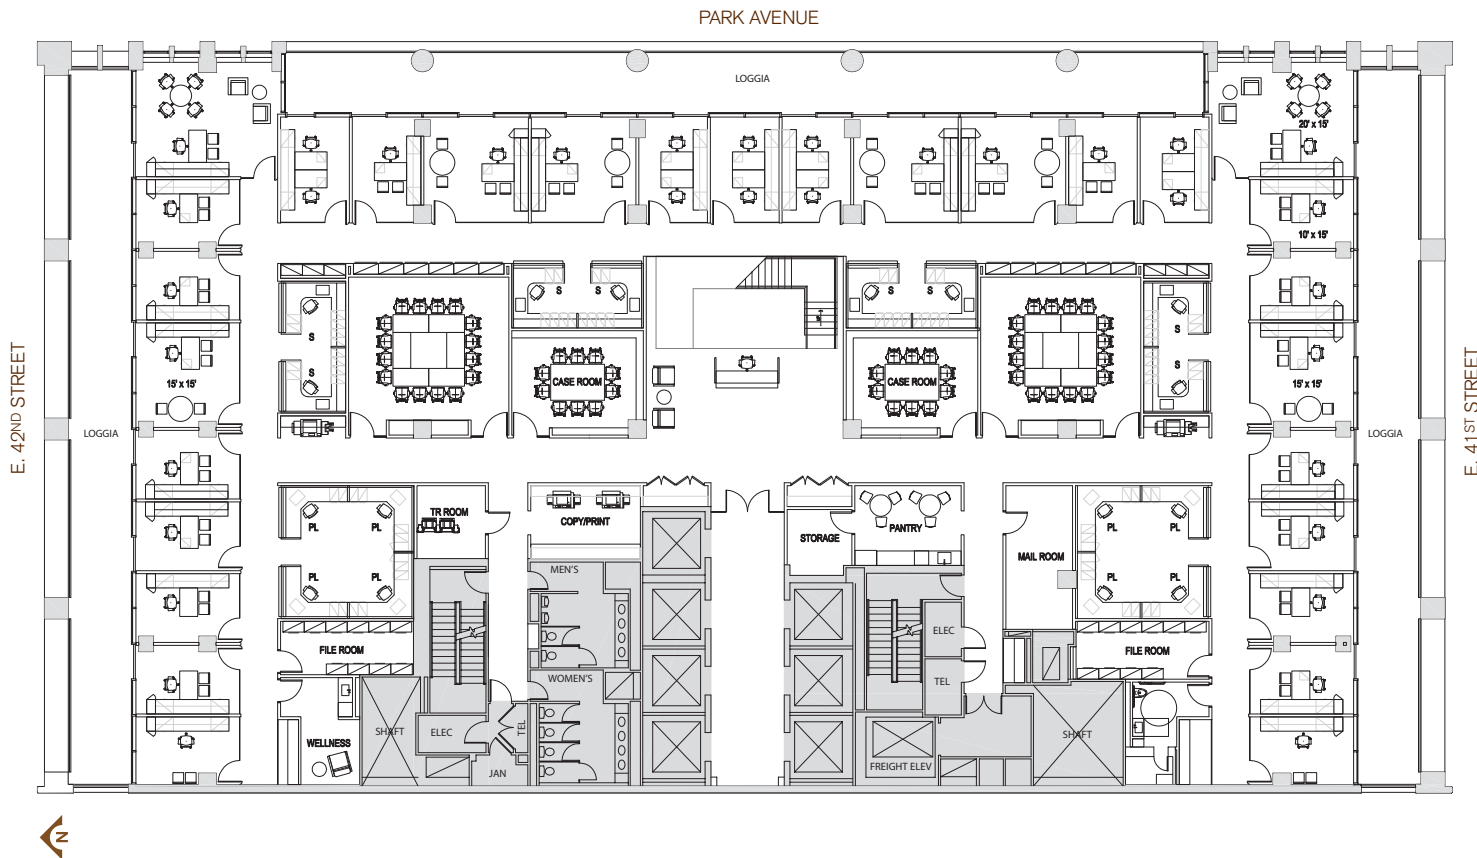

# 120 PARK

AT GRAND CENTRAL

TEST FIT - LAW FIRM - RECEPTION

#### LEGEND

	SIZE	HEAD COUNT
Exec	20 x 15	2
Partner	15 x 15	6
Associate	10 x 15	16
Double Associate	10 x 15	10
<b>Total Attorney</b>		<b>34</b>
Paralegal	9 x 9.5	8
Secretary	9 x 9	8
Conference Seats		42
<b>Total Population</b>		<b>50</b>
Partner : Associate	= 1:3	
Attorney : Secretary	= 4:1	
Attorney : Paralegal	= 4:1	
RSF		20,369 RSF
RSF / Attorney		600 RSF
RSF / Person		407 RSF