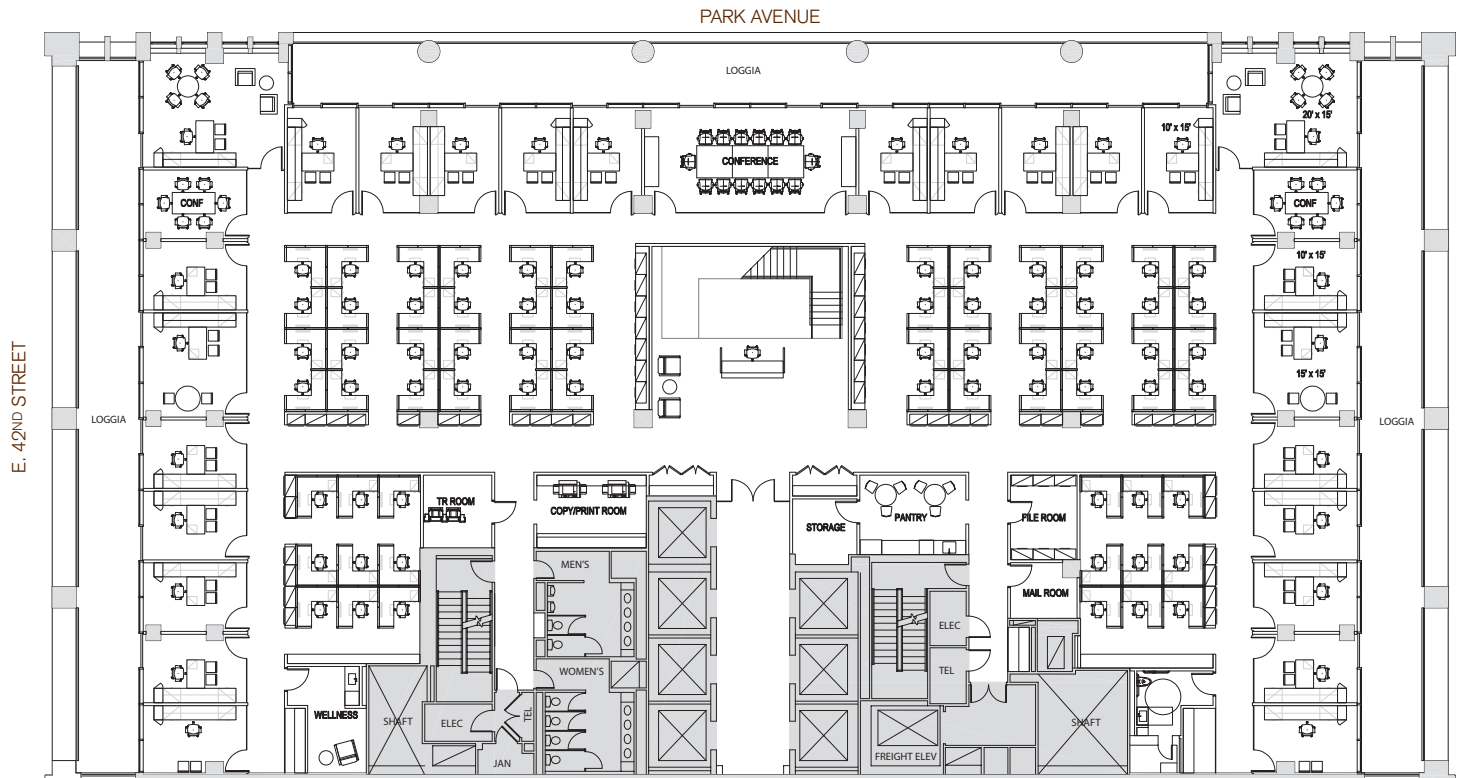

# 120 PARK

AT GRAND CENTRAL

TEST FIT - FINANCIAL - PERIMETER OFFICE

LEGEND		
	SIZE	QUANTITY
Office	20 x 15	2
	15 x 15	2
	10 x 15	22
<b>Total Office</b>		<b>26</b>
Workstation	6 x 6	66
Conference	6P	2
	14P	1
<b>Total Population</b>		<b>92</b>
RSF		20,369 RSF
RSF / Person		221 RSF